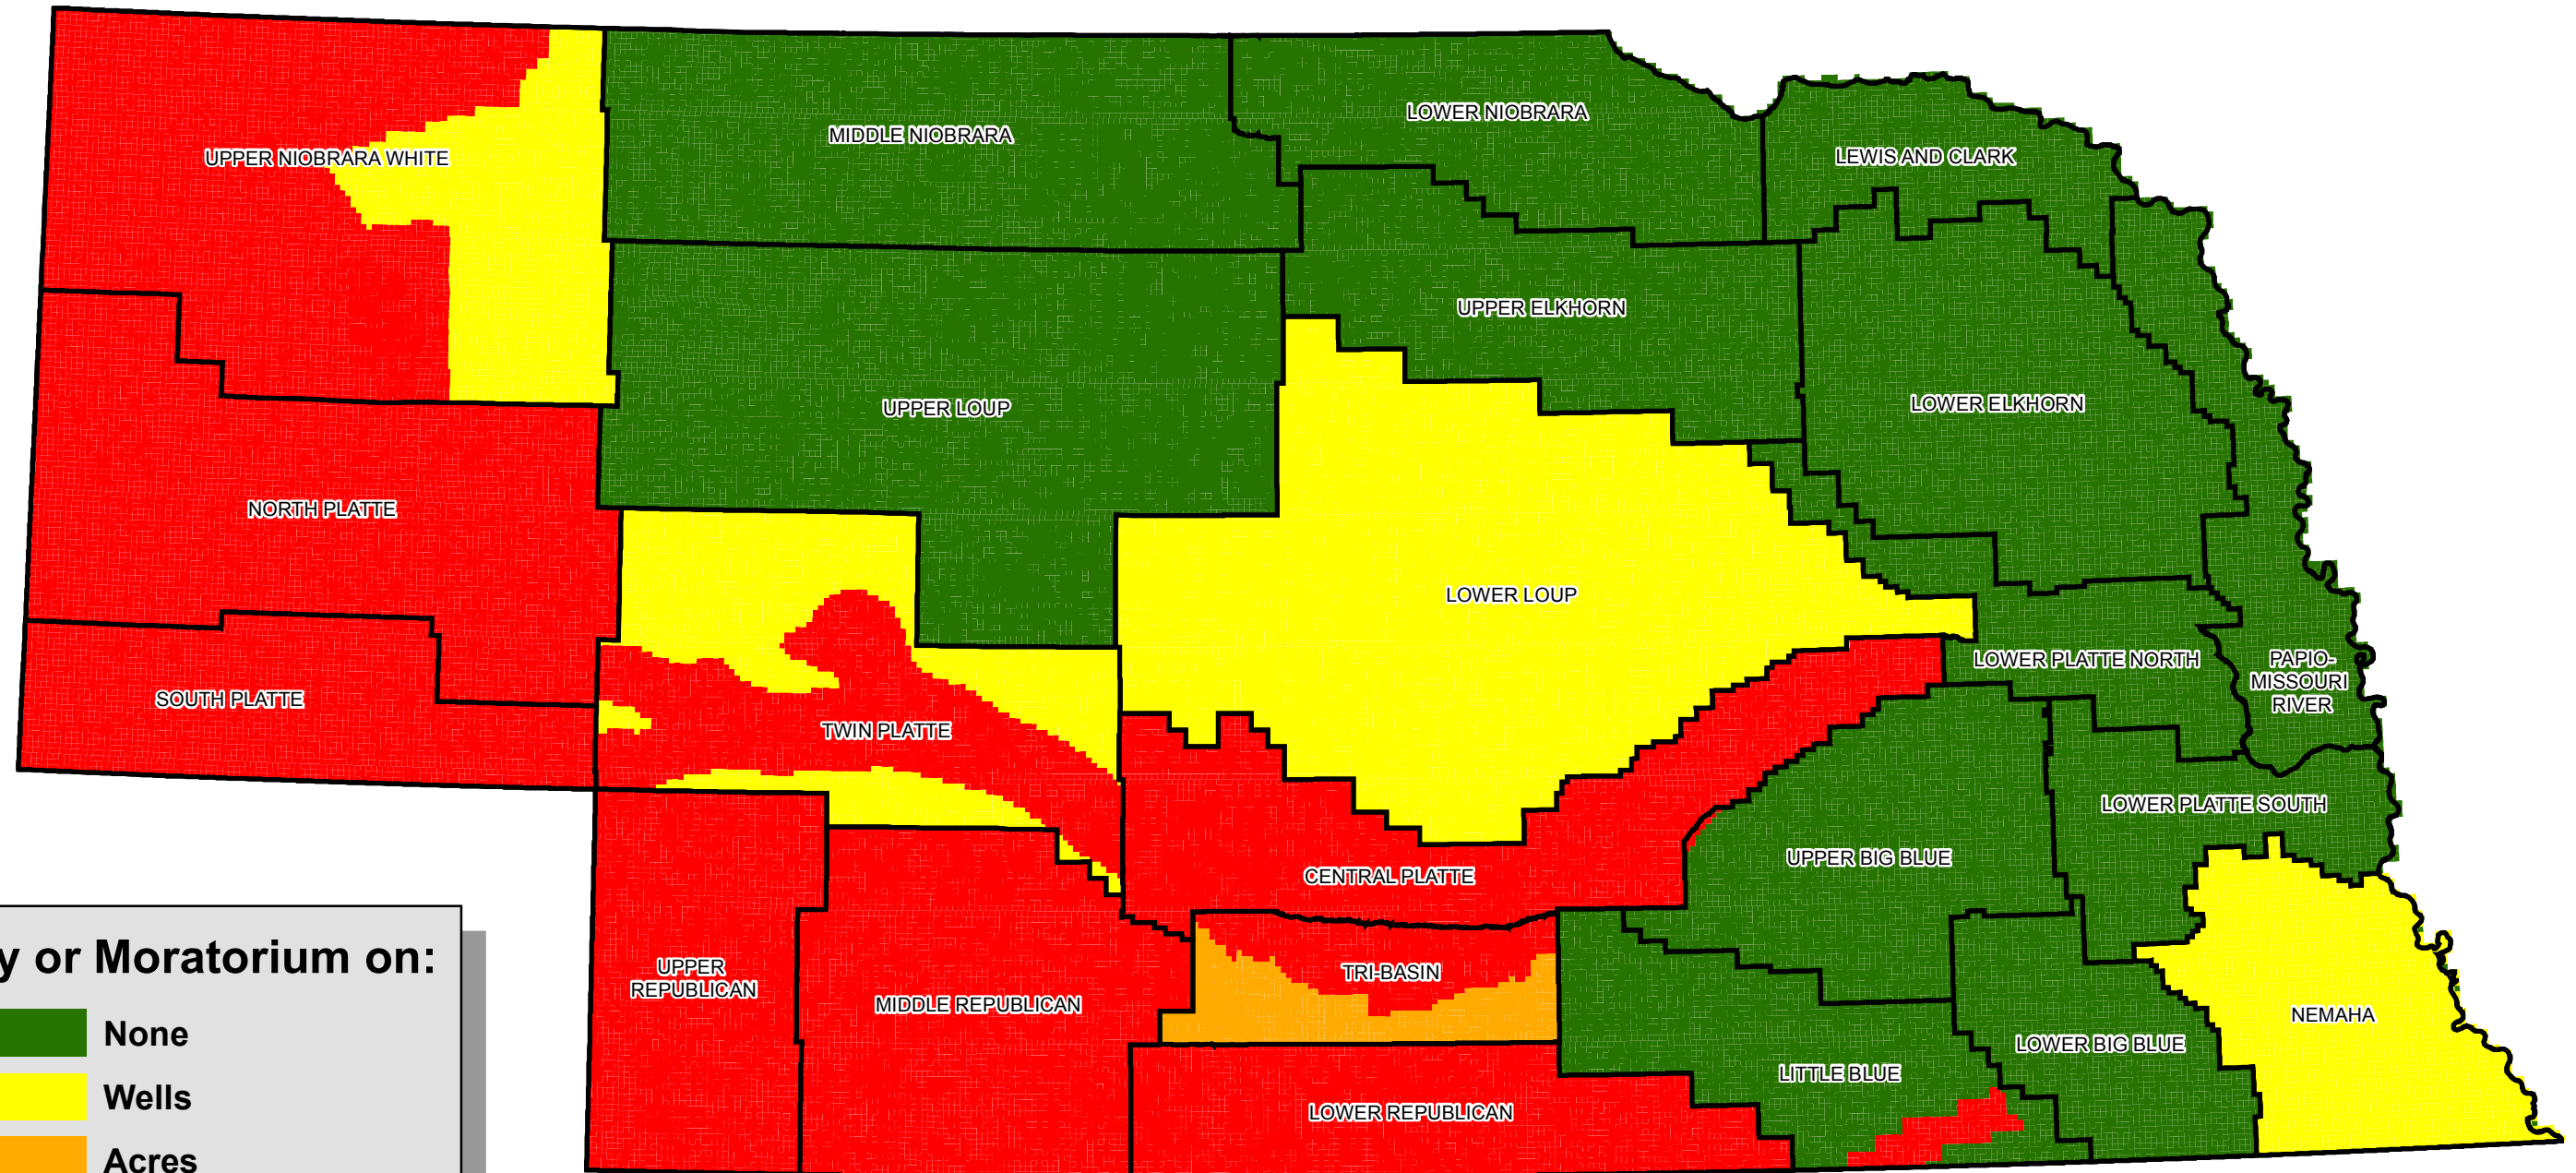

Department of Natural Resources
Planning and Assistance Division

RESTRICTIONS ON IRRIGATION DEVELOPMENT AS OF 3/12/2007

Stay or Moratorium on:

- None
- Wells
- Acres
- Wells and Acres

Map Authored by Tina Kurtz – 2/16/2007
Map Produced by Kevin J. Schwartman – 2/21/2007

This map is for general references only.
Portions of some sections represented as subject to a stay or moratorium may not be restricted.
Contact the local NRD regarding potential exceptions to stays or moratoriums.